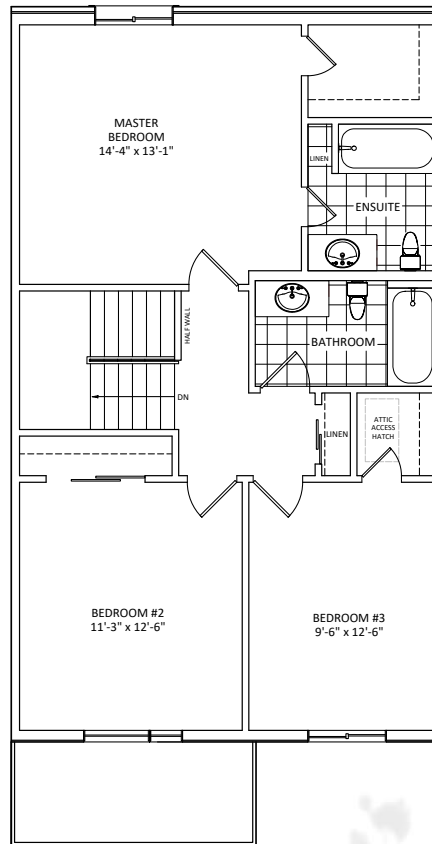

1393 Interior Unit

3 Bedroom & 2.5 Bathroom

The Highfields II

Main Floor

Top Floor

Basement

Pratt Homes

Finished basement option must be confirmed within the conditional period. All material, specifications and floor plans are subject to change without notice. All floor plans are approximate dimensions and may be built as a mirror image. Actual usable floor space may vary from the stated floor area. Window sizes may change from floor to floor. Subject to change. E & OE Pratt Homes Barrie. Hewitt's Gate 2021.