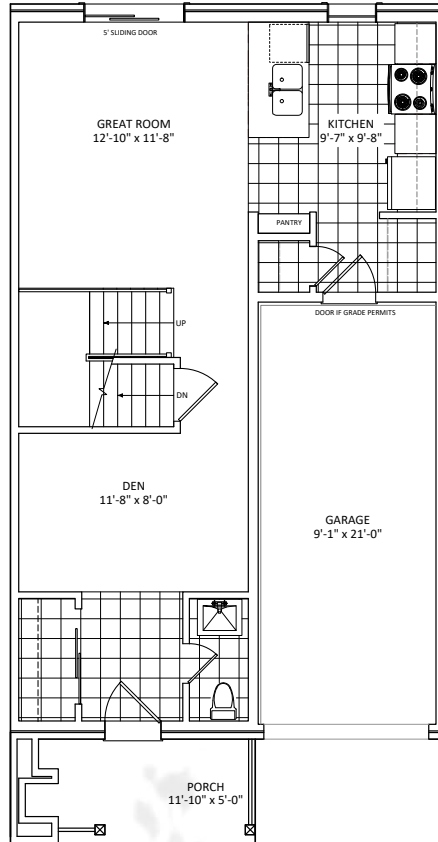

1393 Interior Unit

3 Bedroom & 2.5 Bathroom

The Highfields II

Main Floor

Top Floor

Basement

Pratt Homes

Finished basement option must be confirmed within the conditional period. All material, specifications and floor plans are subject to change without notice. All floor plans are approximate dimensions and may be built as a mirror image. Actual usable floor space may vary from the stated floor area. Window sizes may change from floor to floor. Subject to change. E & OE Pratt Homes Barrie. Hewitt's Gate 2021.