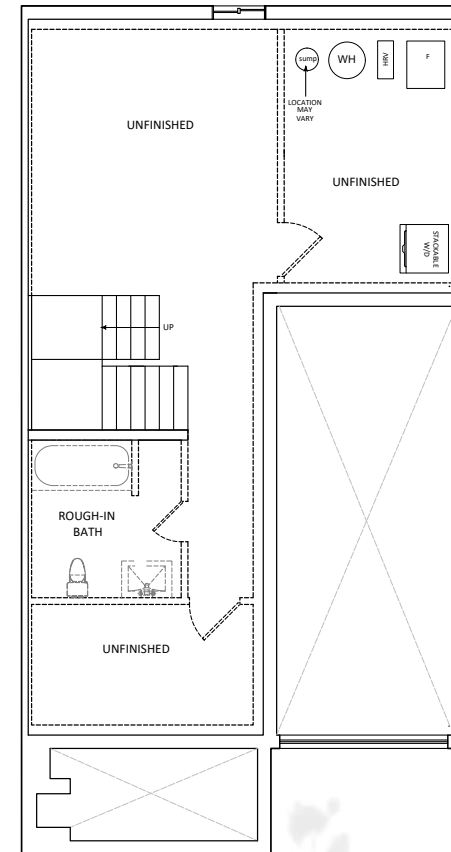

1393 Interior Unit

3 Bedroom & 2.5 Bathroom

The Highfields II

Main Floor

Top Floor

Basement

Pratt Homes

Finished basement option must be confirmed within the conditional period. All material, specifications and floor plans are subject to change without notice. All floor plans are approximate dimensions and may be built as a mirror image. Actual usable floor space may vary from the stated floor area. Window sizes may change from floor to floor. Subject to change. E & OE Pratt Homes Barrie. Hewitt's Gate 2021.